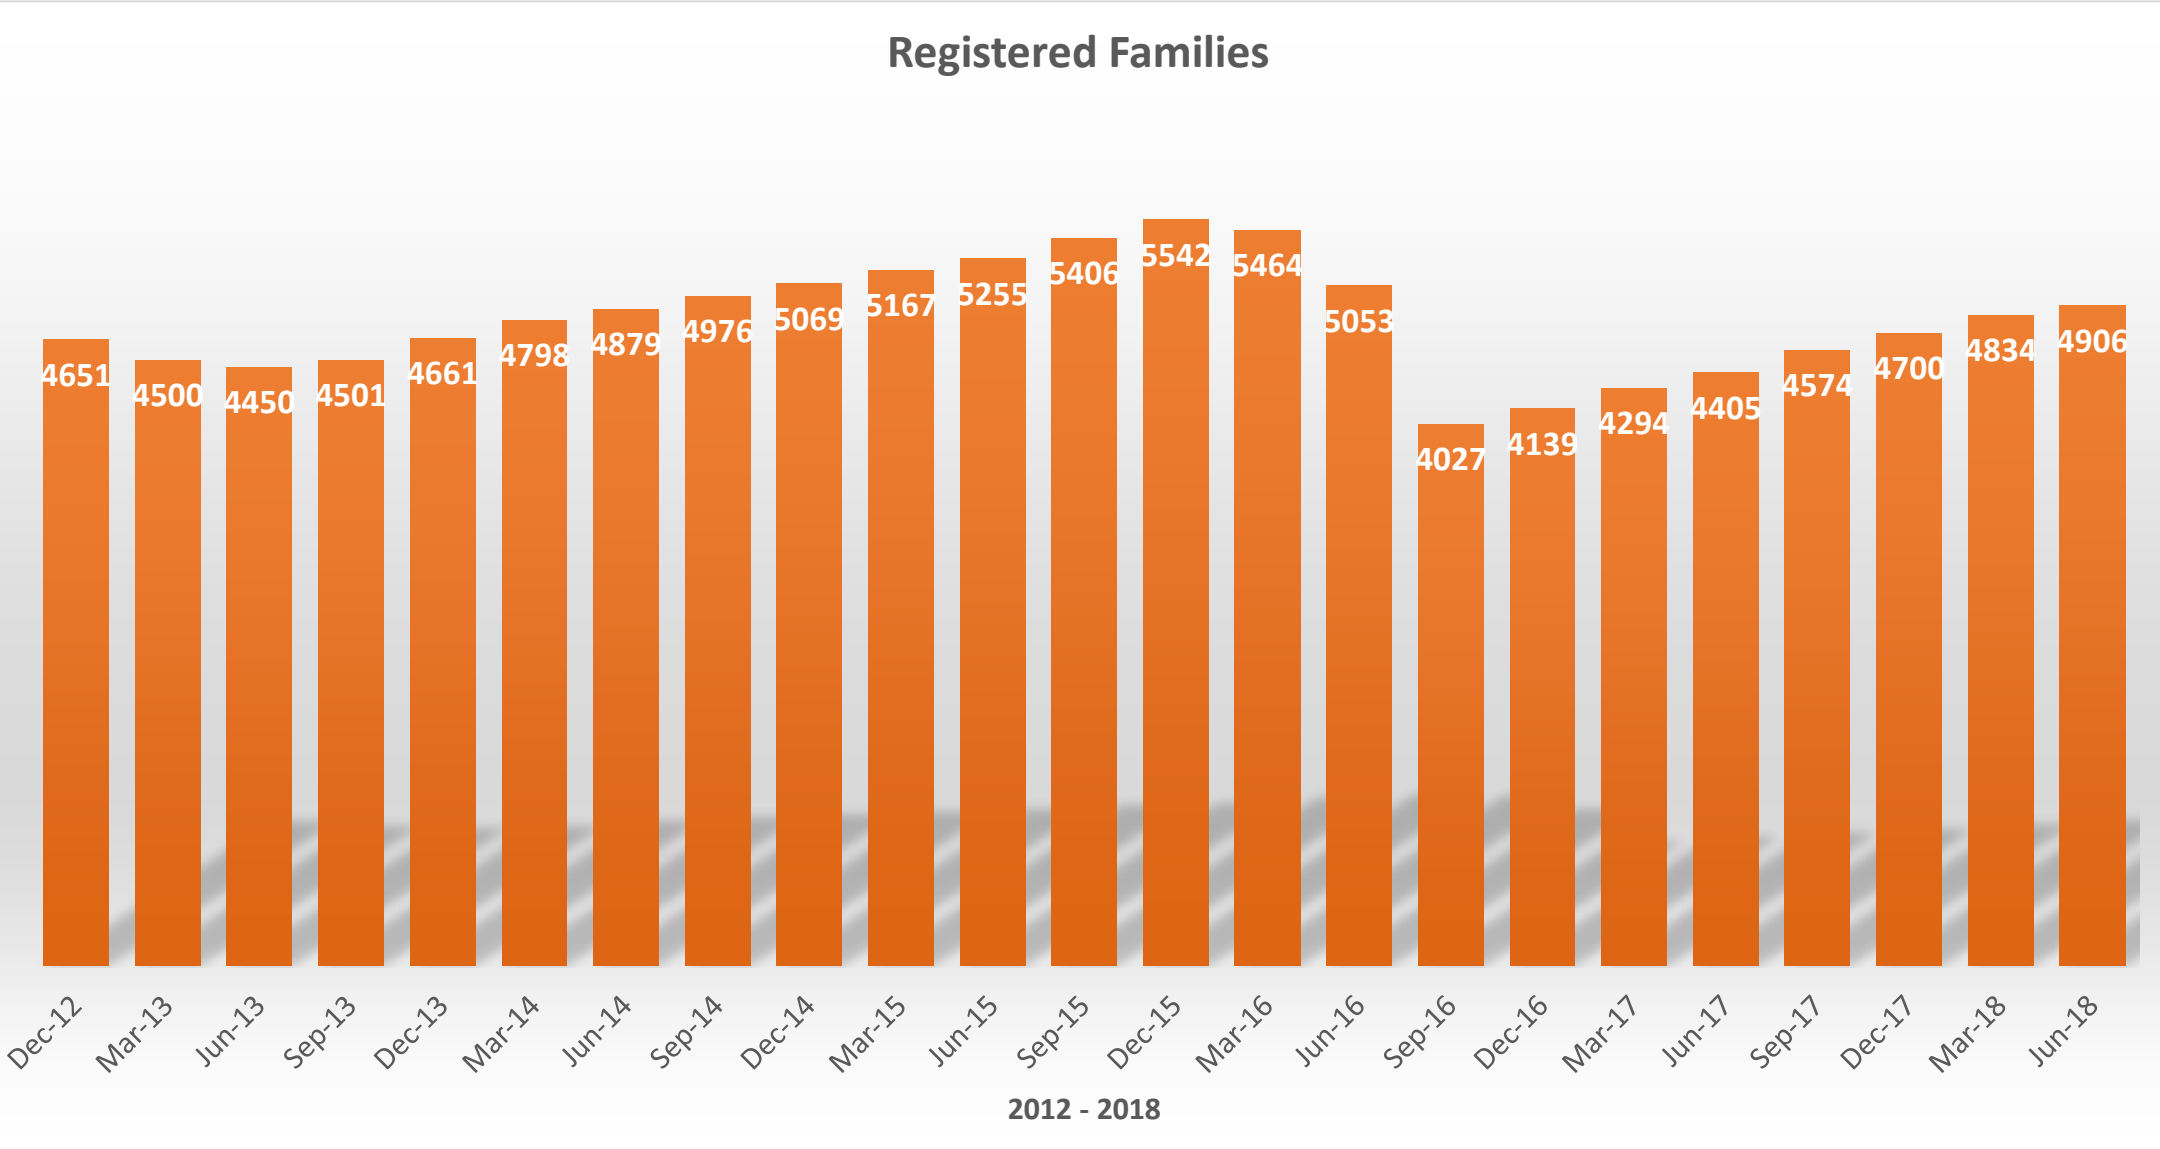

ICSC-

Murphy Award

Average Mass Attendance

2016 - 2018

Registered Families

2012 - 2018

Average monthly per capita

Sacraments