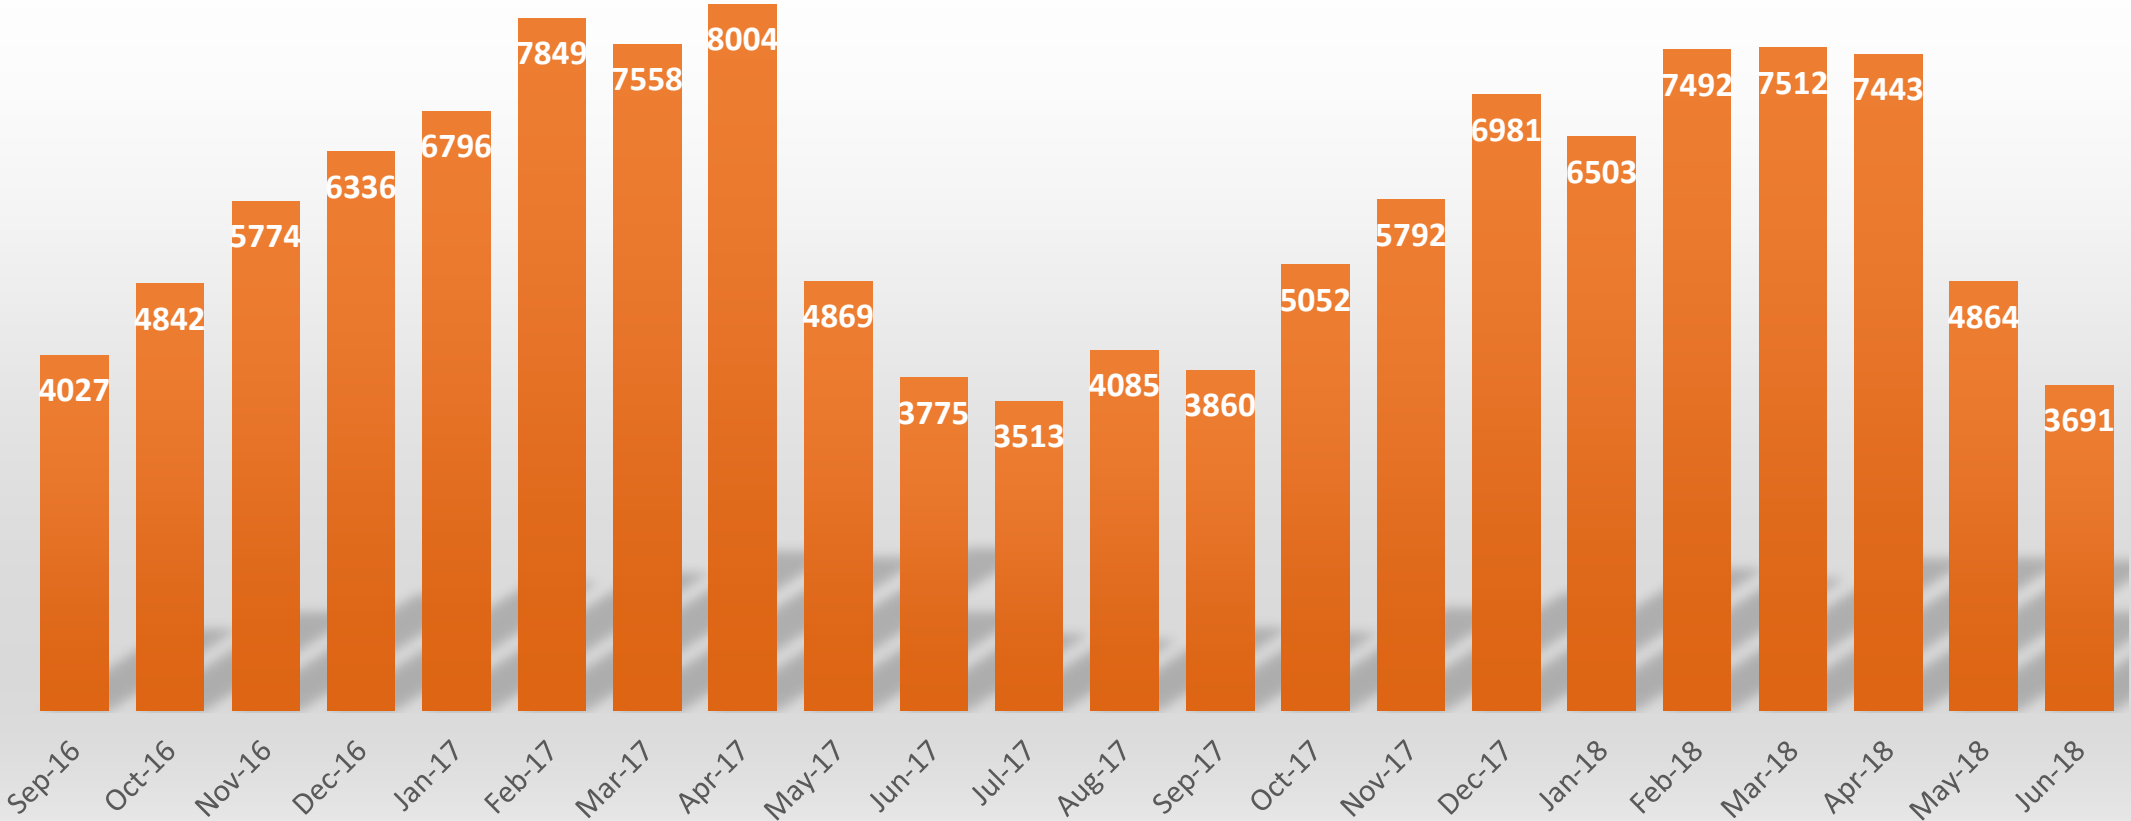

ICSC-

Murphy Award

Average Mass Attendance

2016 - 2018

Registered Families

2012 - 2018

Average monthly per capita

Sacraments