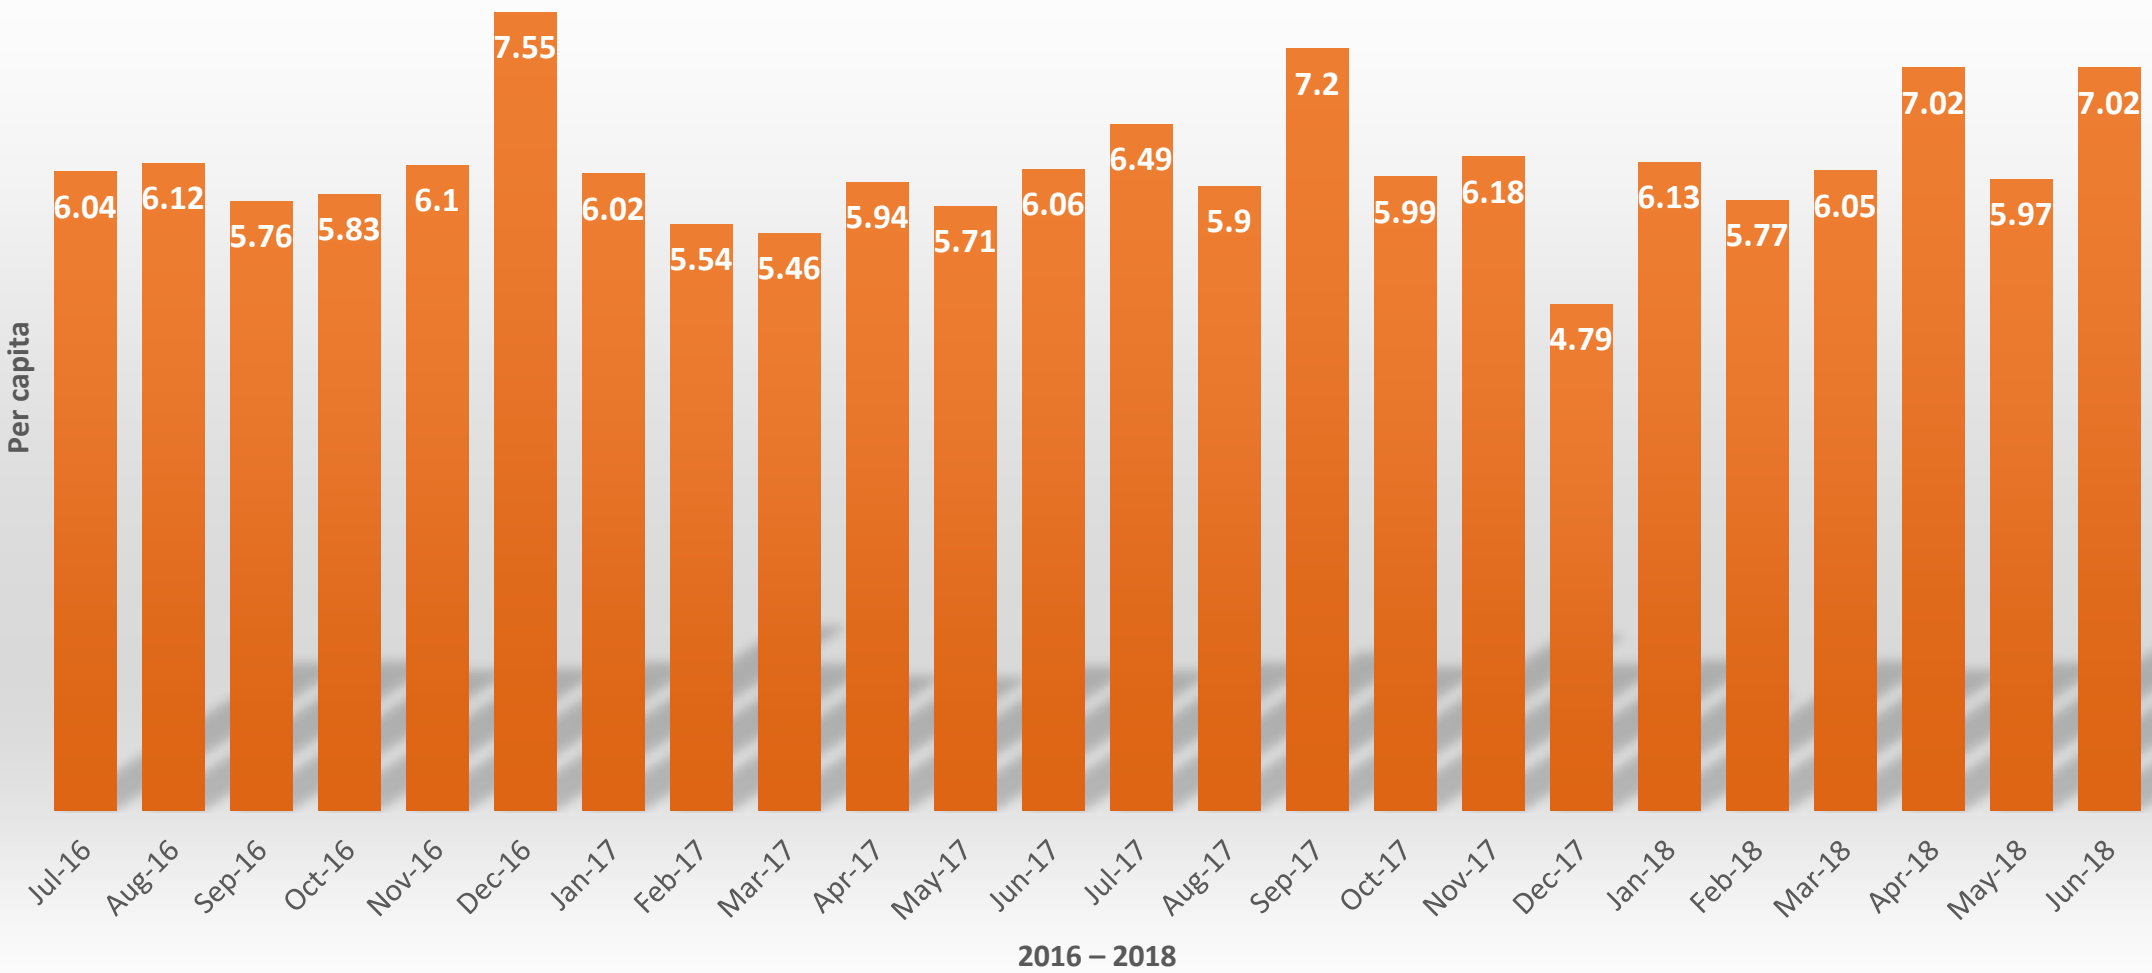

ICSC-

Murphy Award

Average Mass Attendance

2016 - 2018

Registered Families

2012 - 2018

Average monthly per capita

Sacraments